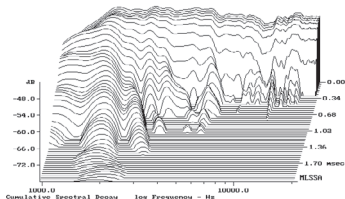

Ribbon Compact Driver™ SA 8535

State of the art compression driver

Specification SA 8535™ & horn

Freq. range:	1 kHz - 30 kHz
Sens. 2 kHz band:	107 dB
Power cont/peak:	60/1000 W
HxV coverage 2 kHz:	70° x 40°
Diaphragm:	Polyimide laminated with 0.02 mm (0.0008 in) precision etched aluminum
Weight:	5.2 kg (11.4 lb)