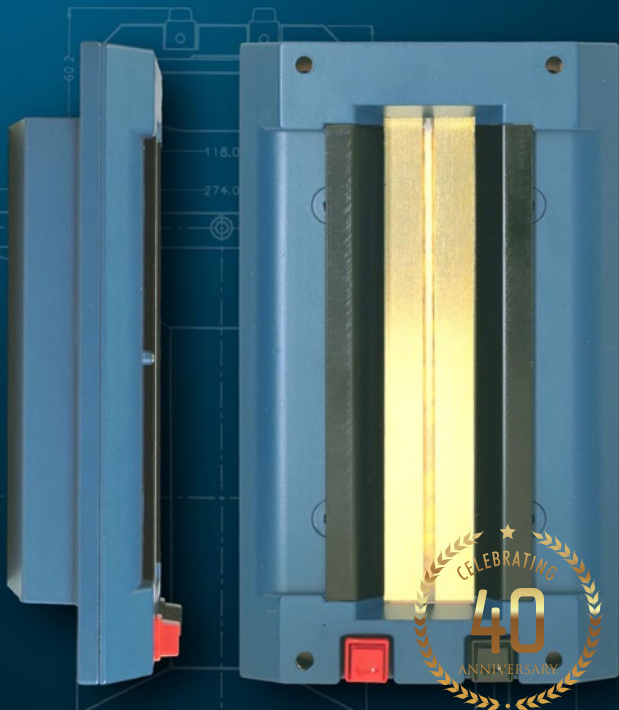

Can **YOU** afford not
to listen to
pro ribbon?
technology

That's How Music Should Sound!

stage accompany

Ribbon Compact Driver™ SA 8535

- Unsurpassed clarity and speech intelligibility
- Extreme low distortion
- Very high output
- Unequaled transient response
- Direct Drive Diaphragm, no cone brake-up
- No compression mechanism!
- Low weight & high output through NEODYM® magnet

The revolution in sound!

After more than 75 years of compression driver technology, Stage Accompany brings you the Ribbon Compact Driver™. A radically new approach to professional sound reproduction!

The SA 8535 mid-high driver can truly deliver natural sound at very high sound pressure levels. Perfect vocal response and no listening fatigue at any time! The Ribbon Compact Driver™ is incorporated in all SA loudspeaker cabinets.

Ribbon Compact Driver™ SA 8535

State of the art compression driver

Specification SA 8535™ & horn

Freq. range:	1 kHz - 30 kHz
Sens. 2 kHz band:	107 dB
Power cont/peak:	60/1000 W
HxV coverage 2 kHz:	70° x 40°
Diaphragm:	Polyimide laminated with 0.02 mm (0.0008 in) precision etched aluminum
Weight:	5.2 kg (11.4 lb)