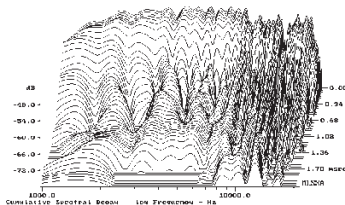

The revolution in sound!

After more than 75 years of compression driver technology, Stage Accompany brings you the Ribbon Compact Driver™. A radically new approach to professional sound reproduction!

The SA 8535 mid-high driver can truly deliver natural sound at very high sound pressure levels. Perfect vocal response and no listening fatigue at any time! The Ribbon Compact Driver™ is incorporated in all SA loudspeaker cabinets.

Ribbon Compact Driver™ SA 8535

State of the art compression driver

Specification SA 8535™ & horn

Freq. range:	1 kHz - 30 kHz
Sens. 2 kHz band:	107 dB
Power cont/peak:	60/1000 W
HxV coverage 2 kHz:	70° x 40°
Diaphragm:	Polyimide laminated with 0.02 mm (0.0008 in) precision etched aluminum
Weight:	5.2 kg (11.4 lb)